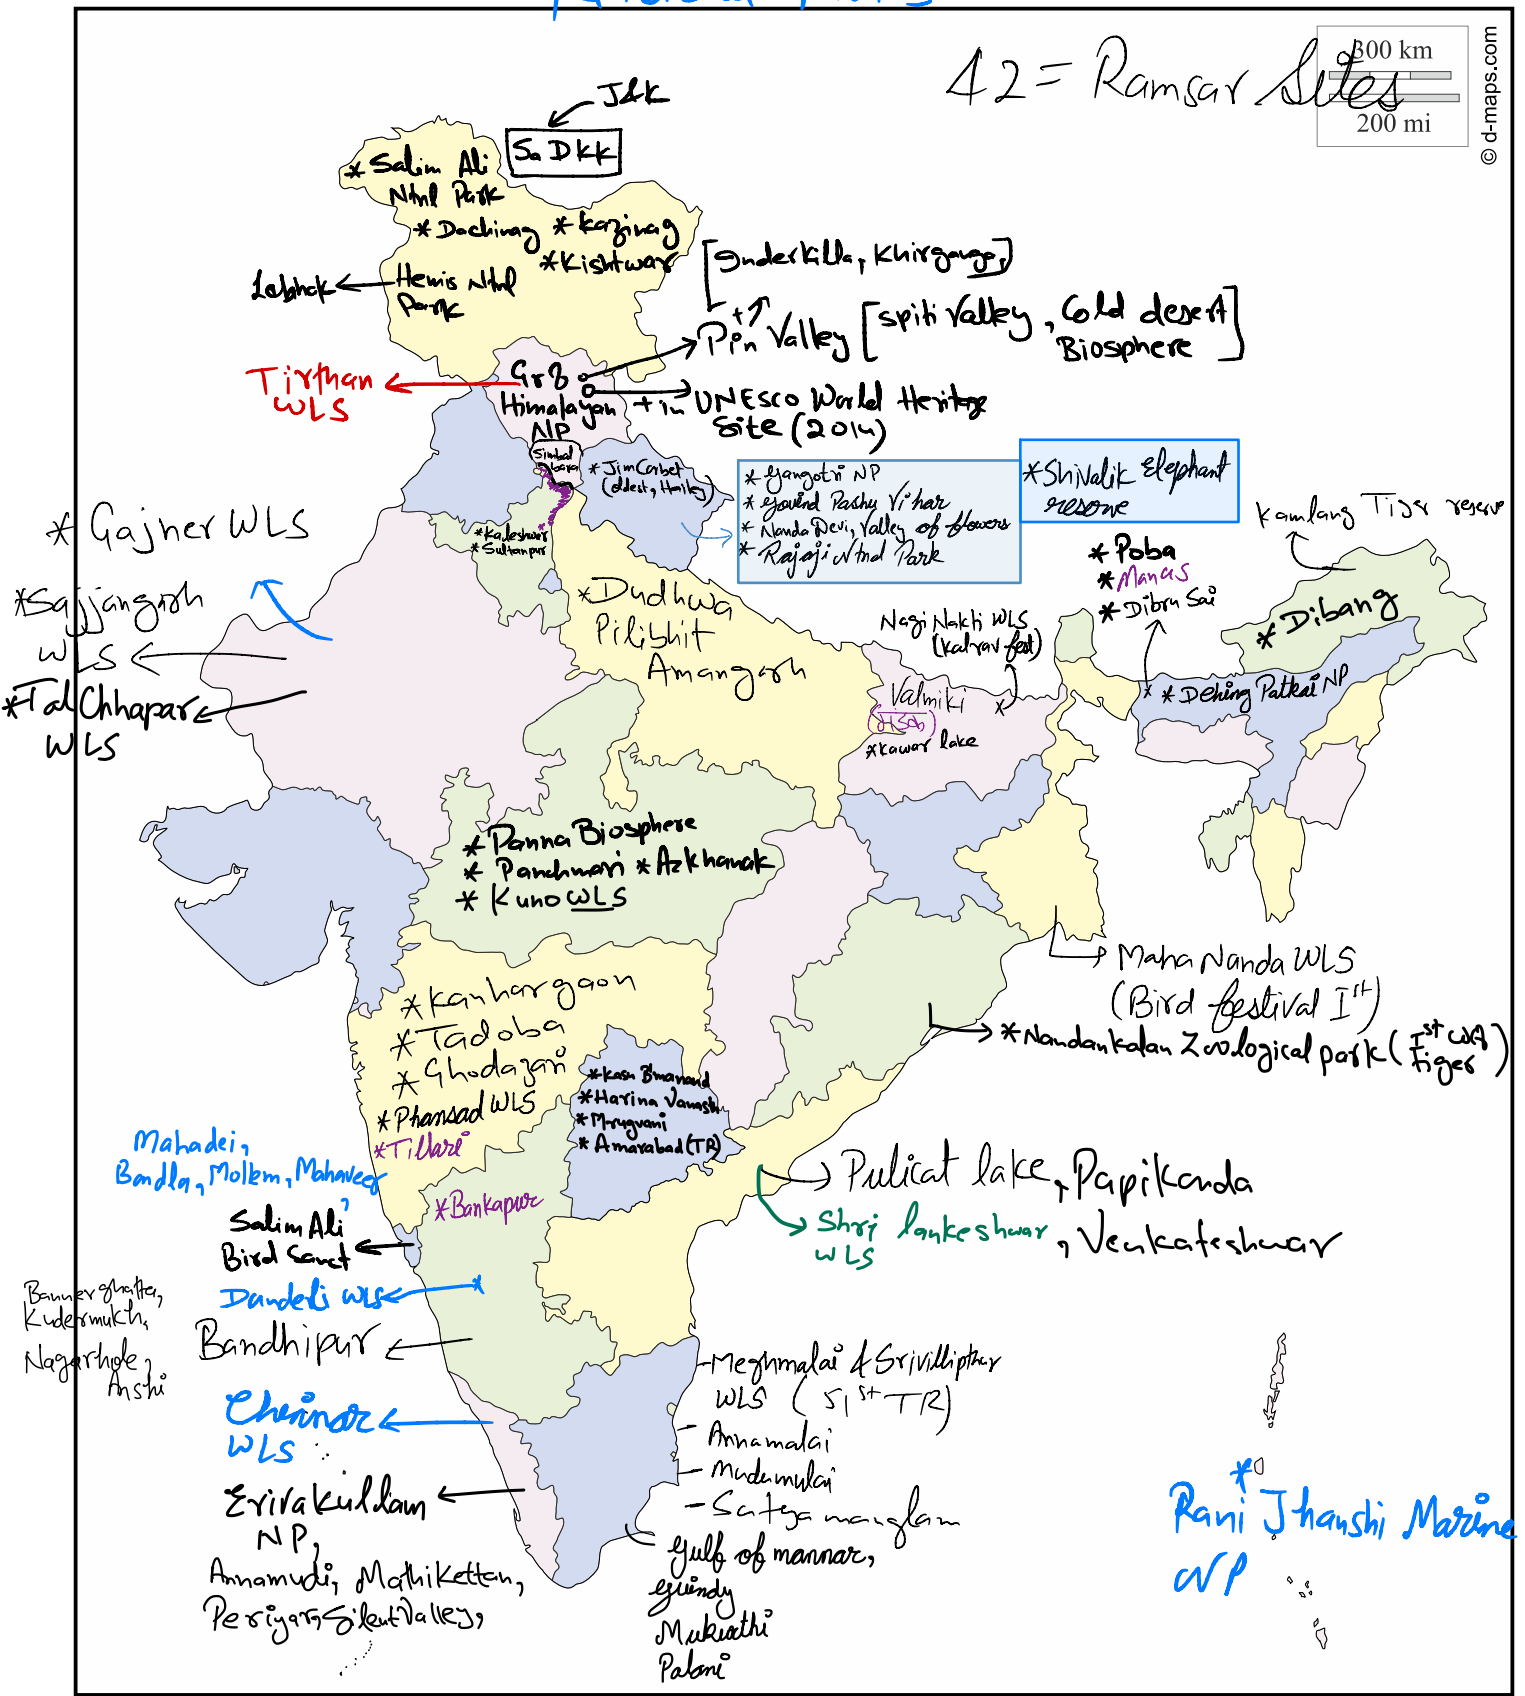

Ministers & Constituency

BANK HQ

300 km
200 mi

© d-maps.com

* Jink aakhri me 'Bank of IND' hai, unka HQ Mumbai

* — — Start — — Indian Chennai?

December 2020

© d-maps.com

□ → wetlands added

□ → ocean blue

Atal parvavaran Bhawan (Loksh)

National Parks

42 = Ramsar Sites

© d-maps.com

India

March 2021

© d-maps.com