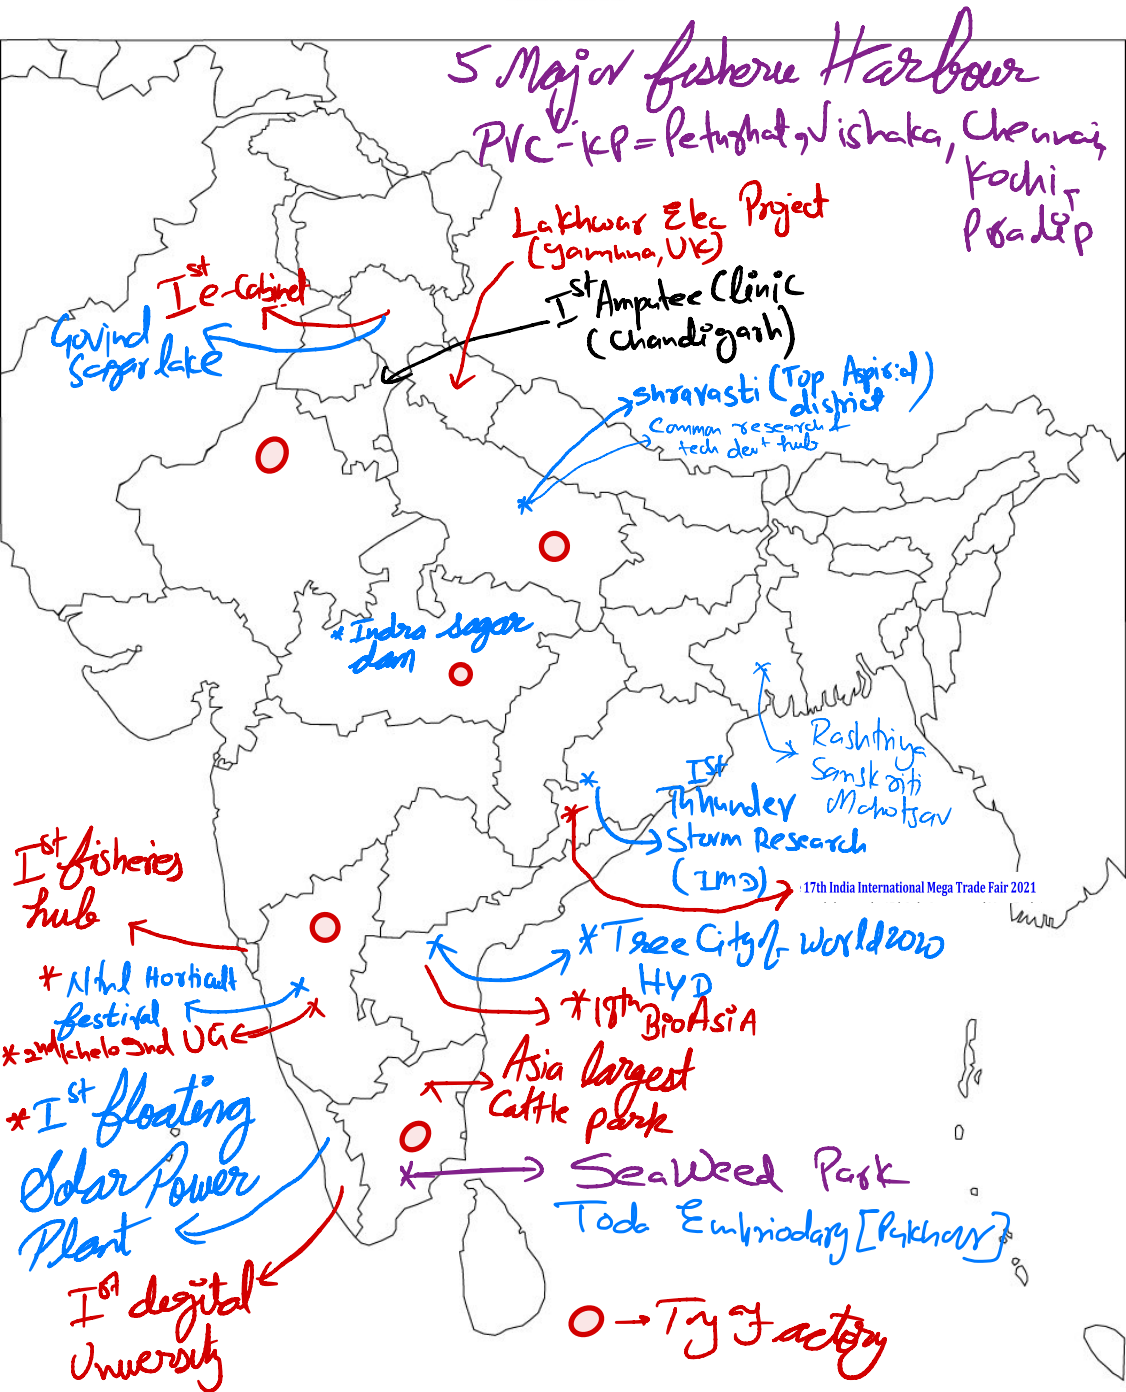

Ministers & Constituency

BANK HQ

300 km
200 mi

© d-maps.com

* Jink aakhri me 'Bank of IND' hai, unka HQ Mumbai

* — — Start — — Indian Chennai?

December 2020

© d-maps.com

□ → wetlands added

□ → ocean blue

Atal parvavaran Bhawan (Loksh)

National Parks

42 = Ramsar Sites

© d-maps.com

India

March 2021

© d-maps.com