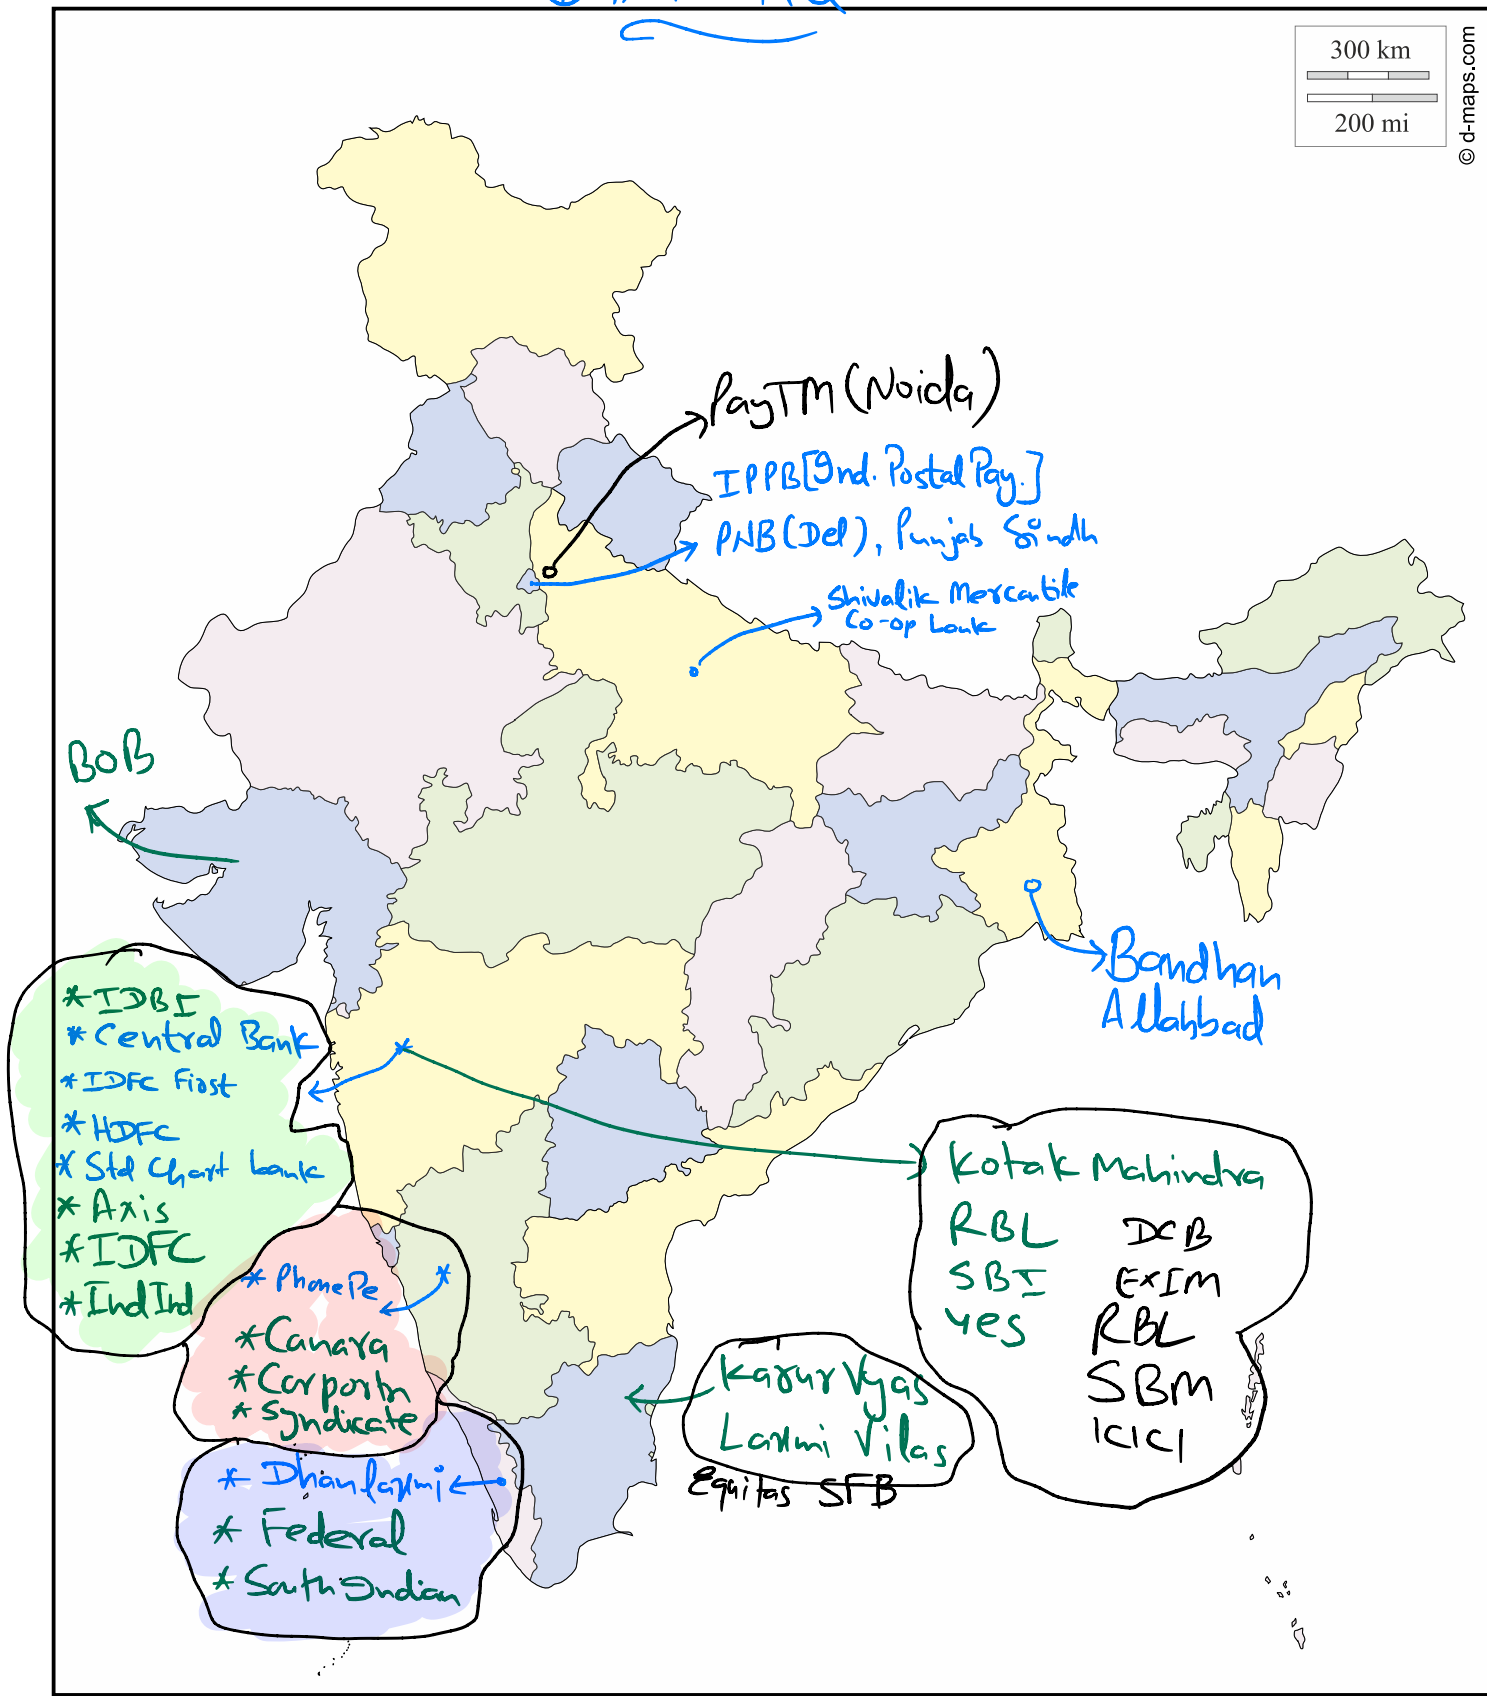

Ministers & Constituency

BANK HQ

300 km
200 mi

© d-maps.com

* Jink aakhri me 'Bank of IND' hai, unka HQ Mumbai

* — — Start — — Indian Chennai?

December 2020

© d-maps.com

□ → wetlands added

□ → ocean blue

Atal parvavaran Bhawan (Loksh)

National Parks

42 = Ramsar Sites

© d-maps.com

India

March 2021

© d-maps.com