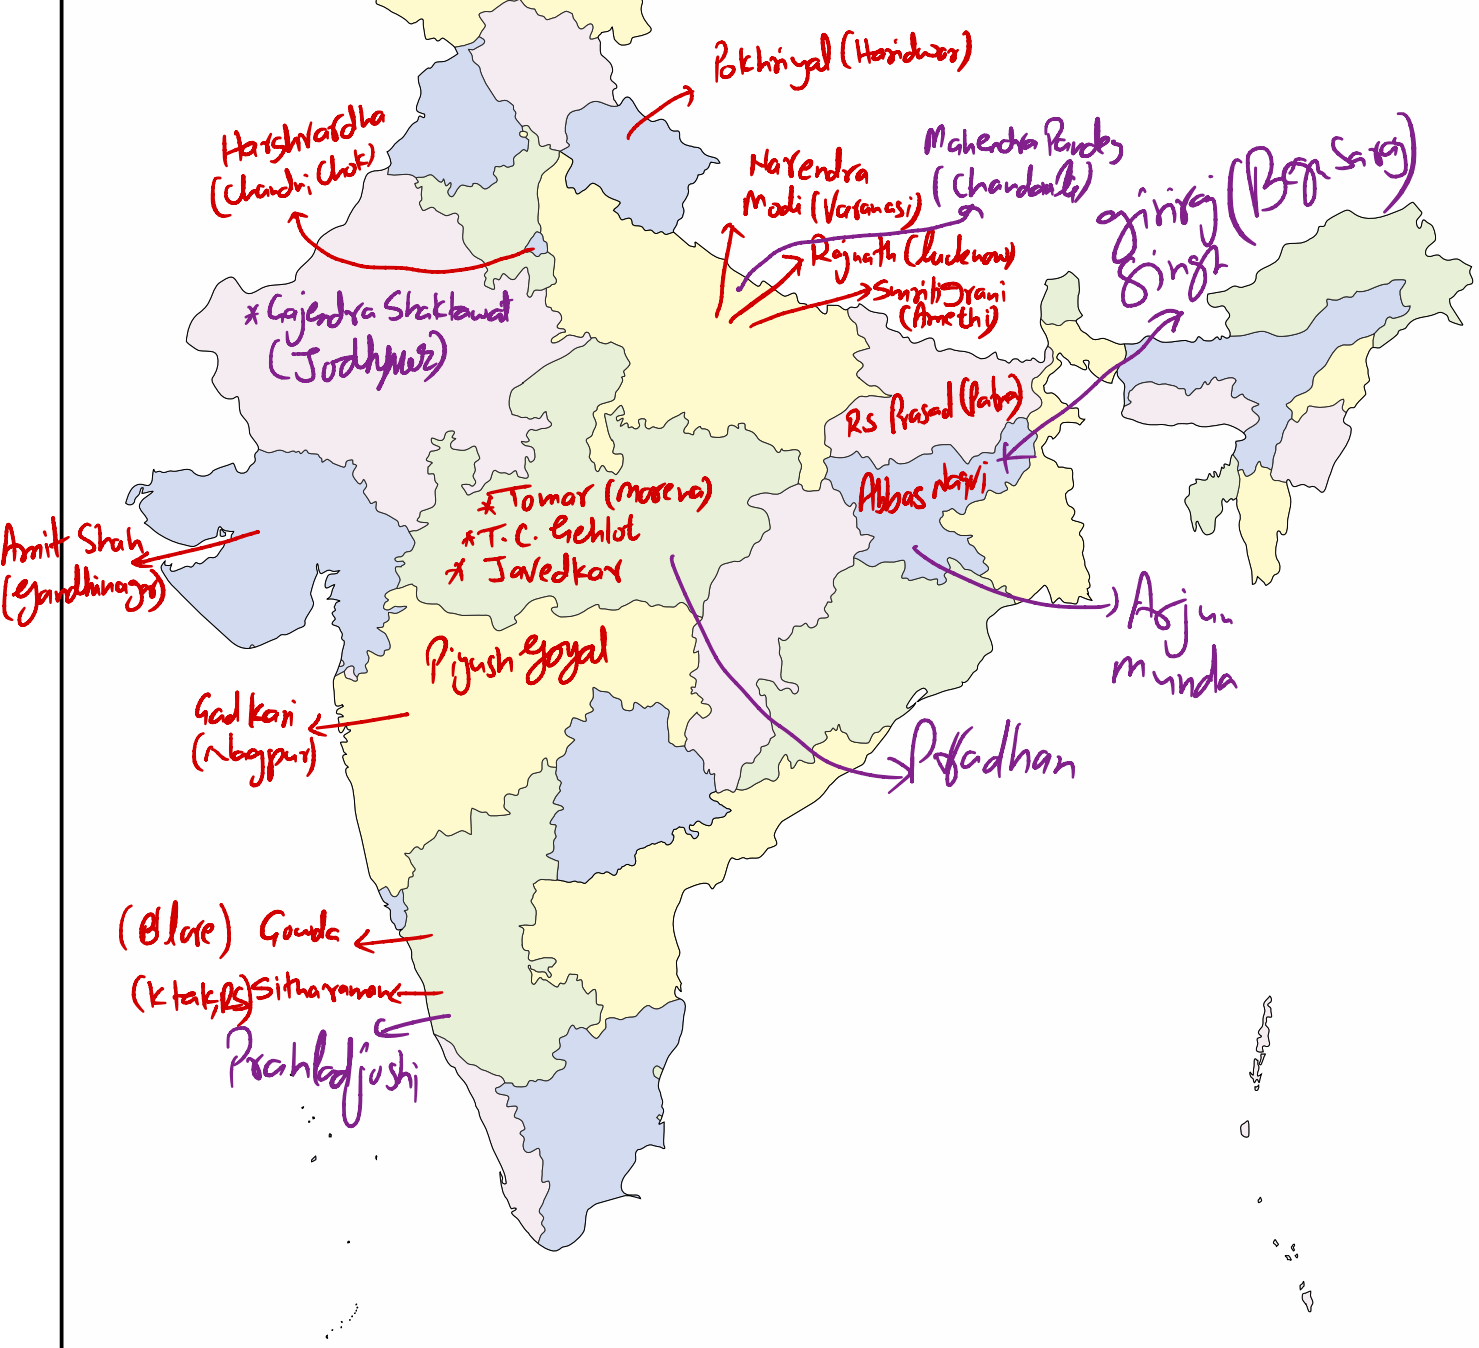

Ministers & Constituency

BANK HQ

300 km
200 mi

© d-maps.com

* Jink aakhri me 'Bank of IND' hai, unka HQ Mumbai

* — — Start — — Indian Chennai?

December 2020

© d-maps.com

□ → wetlands added

□ → ocean blue

Atal parvavaran Bhawan (Loksh)

National Parks

42 = Ramsar Sites

© d-maps.com

India

March 2021

© d-maps.com