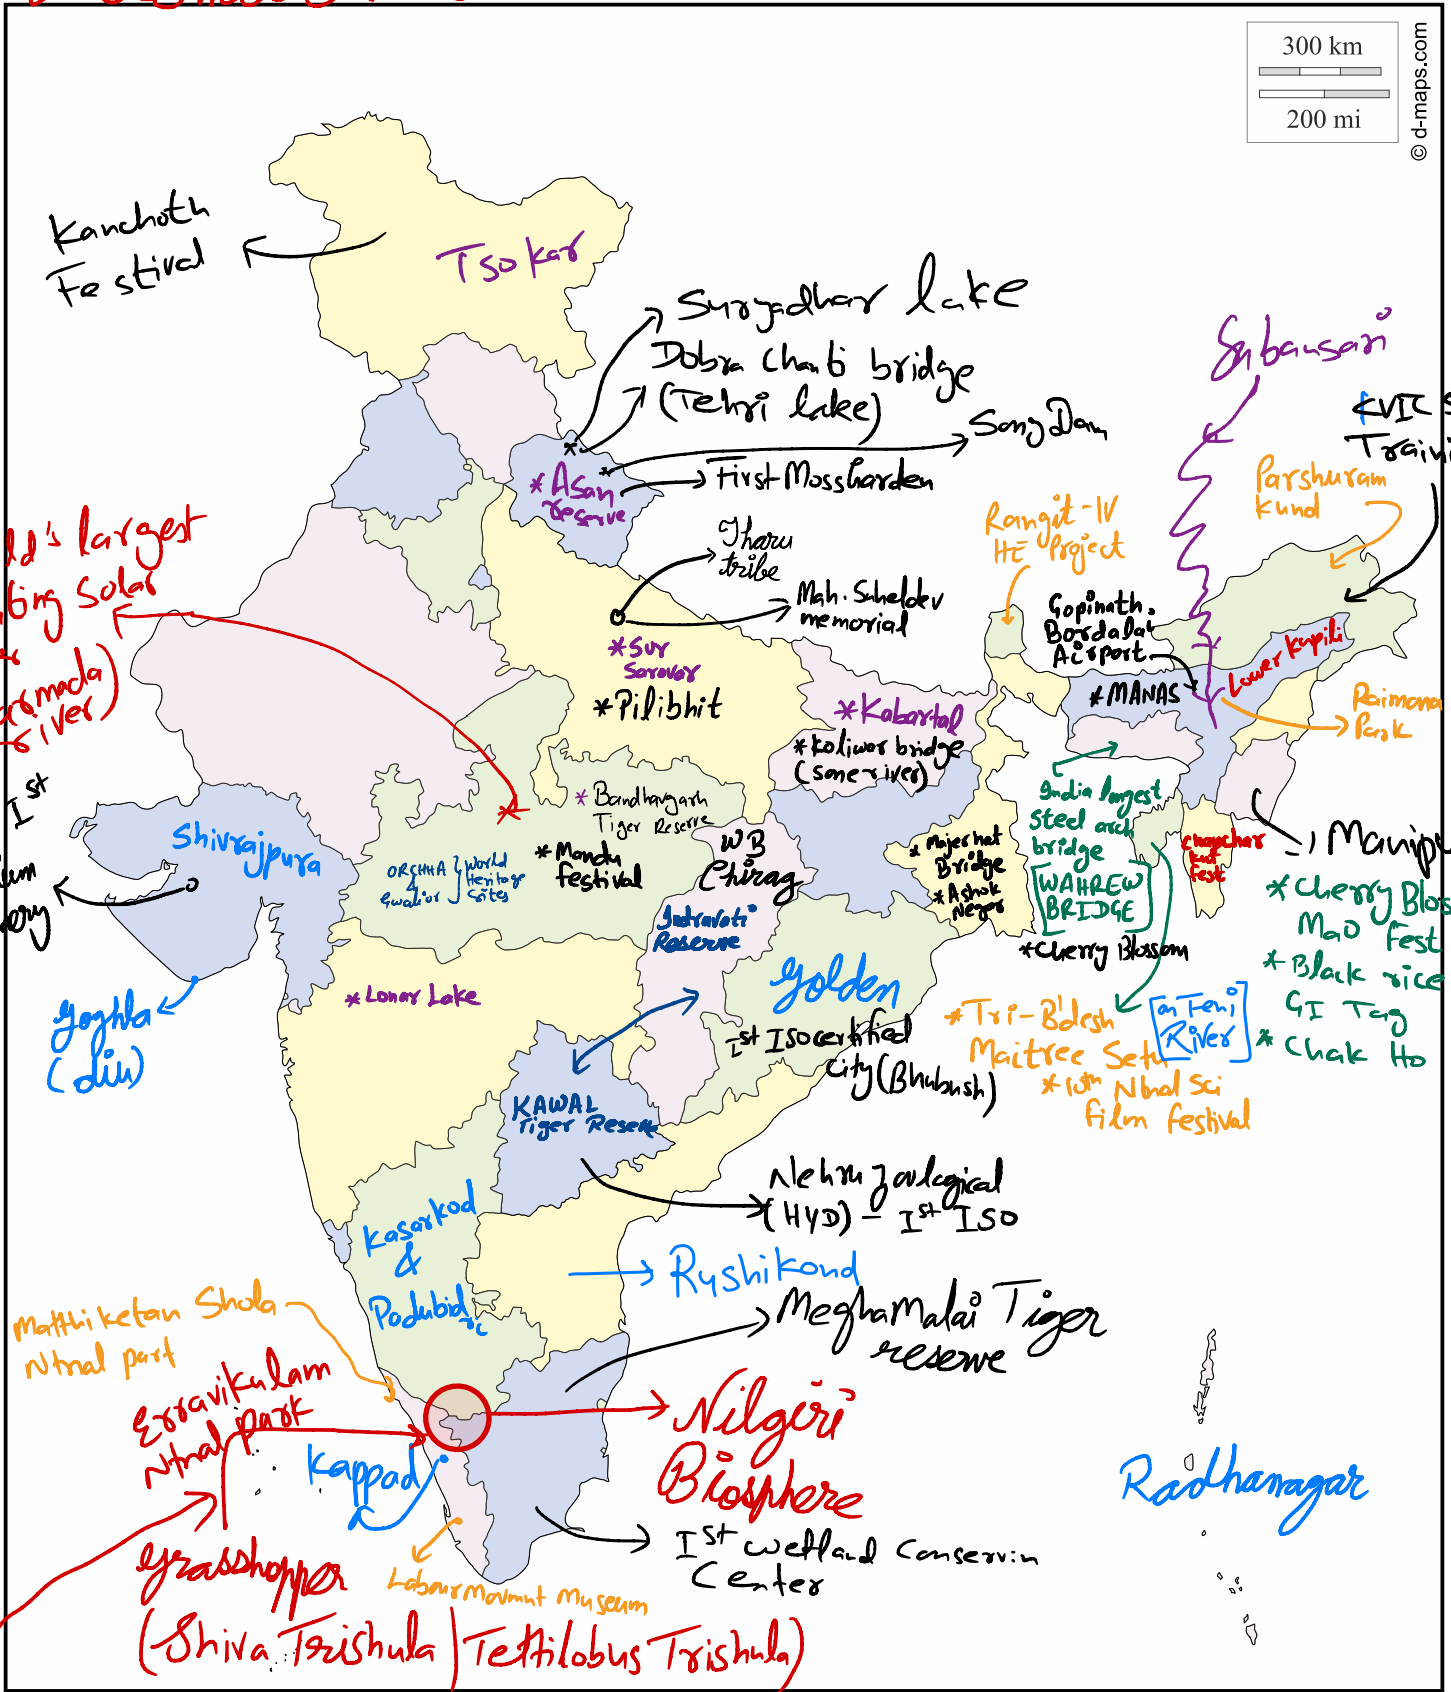

Ministers & Constituency

BANK HQ

300 km
200 mi

© d-maps.com

* Jink aakhri me 'Bank of IND' hai, unka HQ Mumbai

* — — Start — — Indian Chennai?

December 2020

© d-maps.com

□ → wetlands added

□ → ocean blue

Atal parvavaran Bhawan (Loksh)

National Parks

42 = Ramsar Sites

© d-maps.com

India

March 2021

© d-maps.com